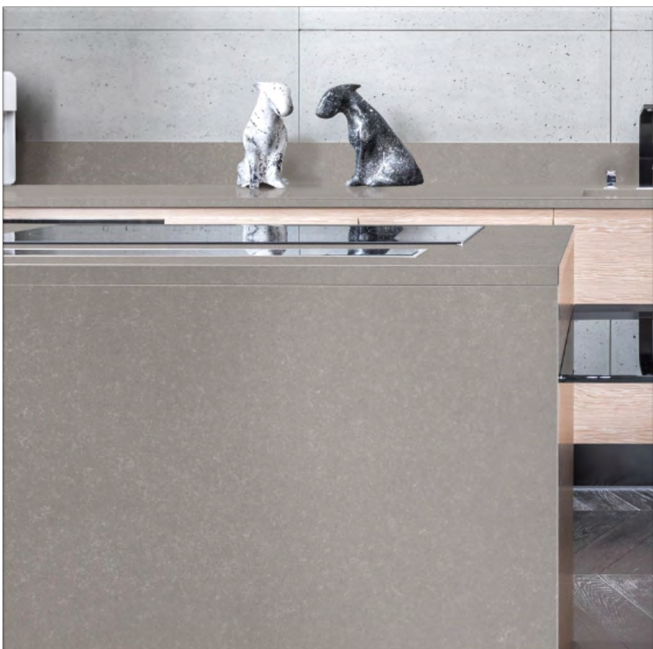

PICTURED: UPTOWN GREY