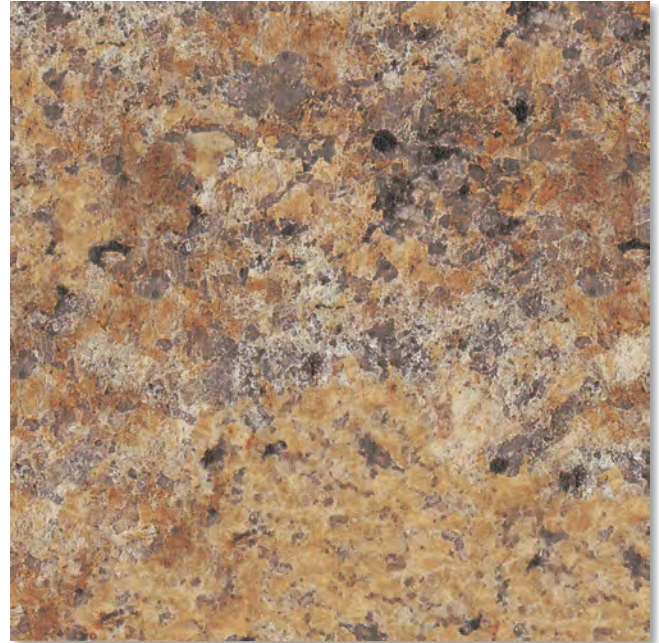

 **Wilsonart**<sup>®</sup>

PICTURED: WILSONART #1872K BIANCO ROMANO

excel  
HOMES

standard

## Self Edge Profile Standard Colors

#3517 - SAND CRYSTALL

#3518 FLINT CRYSTALL

#7022 NATURAL CANVAS

#7264 - LIME STONE

excel  
HOMES

standard

## Self Edge Profile Standard Colors

#7735 - PORTICO MARBLE

#7732 - BUTTERUM GRANITE

#3687 - AUTUMN INDIAN SLATE

#3692 - LABRADORE GRANITE

excel  
HOMES

standard

## Self Edge Profile Standard Colors

#949 - WHITE

#3690 - BASALT SLATE

#7734 - JAMOCHA GRANITE

#3522 - PERLATO GRANITE

excel  
HOMES

standard